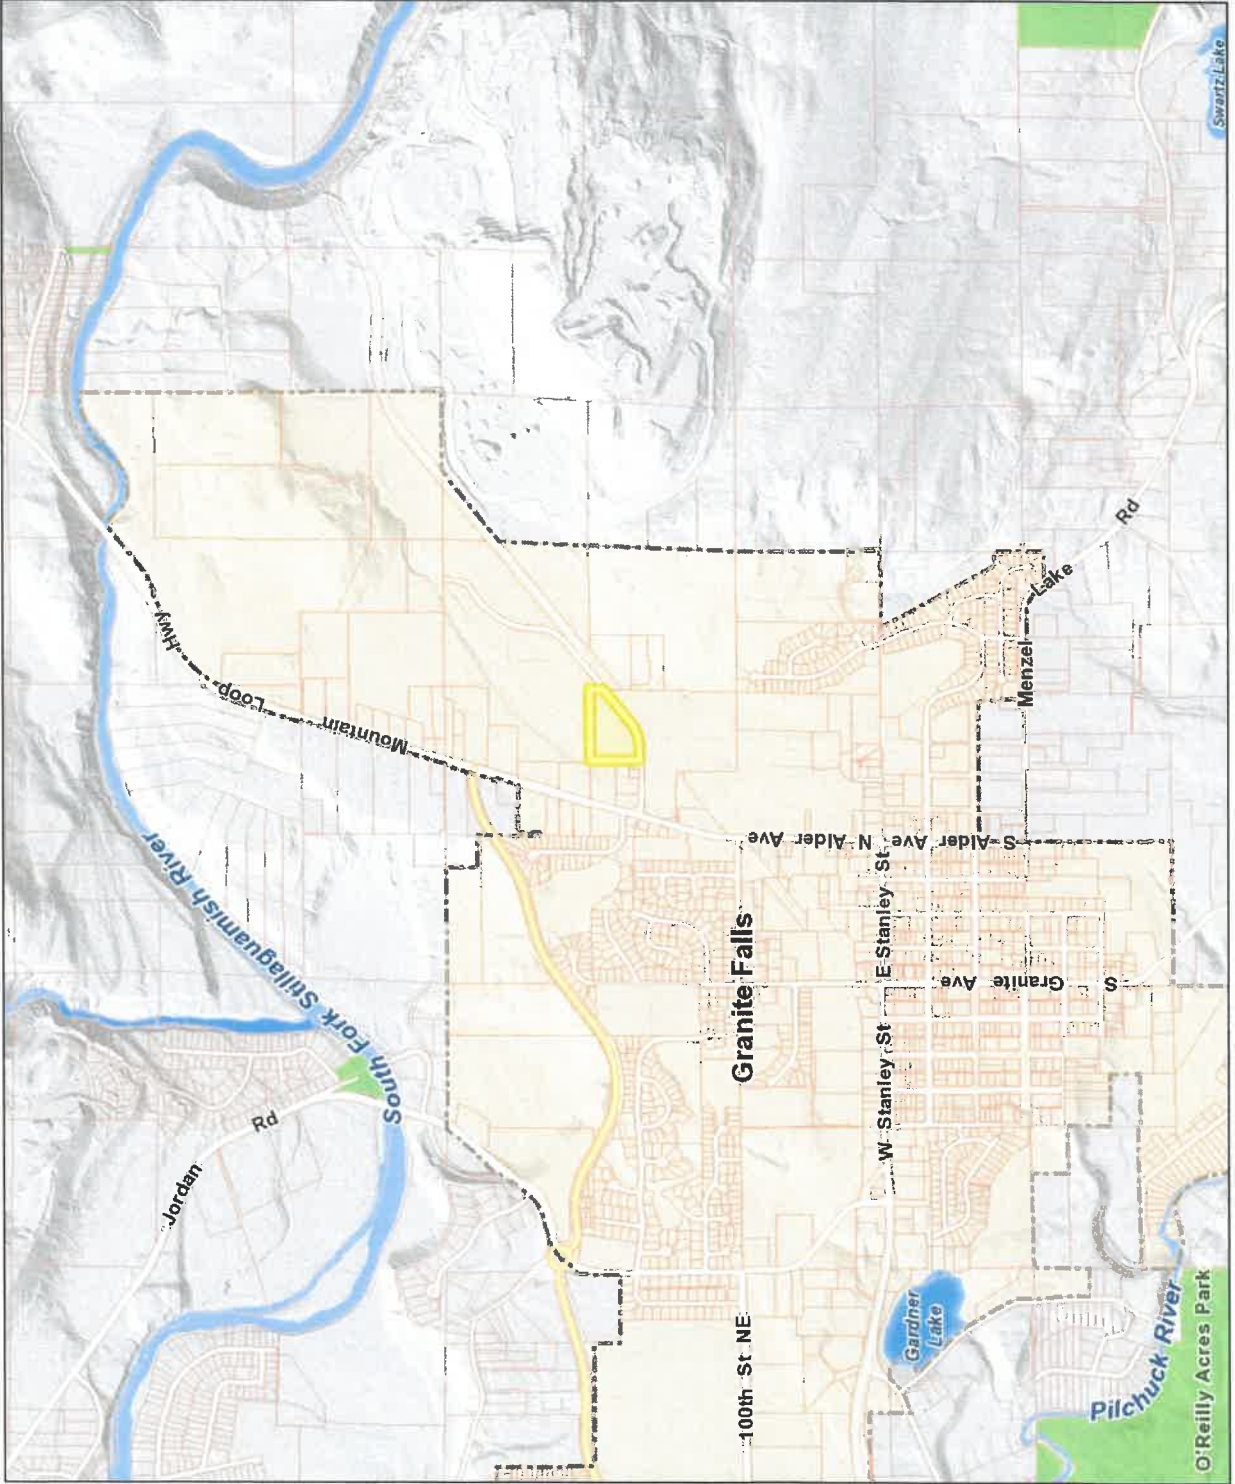

SNOHOMISH COUNTY FIRE DISTRICT 17 - NEW STORAGE BUILDING AND TRAINING TOWER VICINITY MAP

Legend

1. Parcel
   - Recent Sales 2020
   - Recent Sales 2019
   - Recent Sales 2018
   - City Boundary
   - County Park
   - National Forest
   - Water
2. ## Street Types
3. Interstate
   - State Route
   - Local Road

11/2/2020